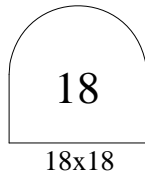

SHAPES AND SIZES SHEET

Dimensions in mm

U-shaped heel tips

Round shaped heel tips

D = Diameter

Square shaped heel tips