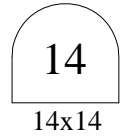

SHAPES AND SIZES SHEET

Dimensions in mm

U-shaped heel tips

Round shaped heel tips

D = Diameter

Square shaped heel tips