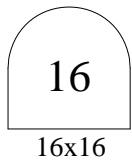

SHAPES AND SIZES SHEET

Dimensions in mm

U-shaped heel tips

Round shaped heel tips

D = Diameter

Square shaped heel tips