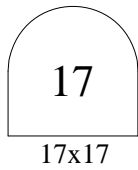

SHAPES AND SIZES SHEET

Dimensions in mm

U-shaped heel tips

Round shaped heel tips

D = Diameter

Square shaped heel tips